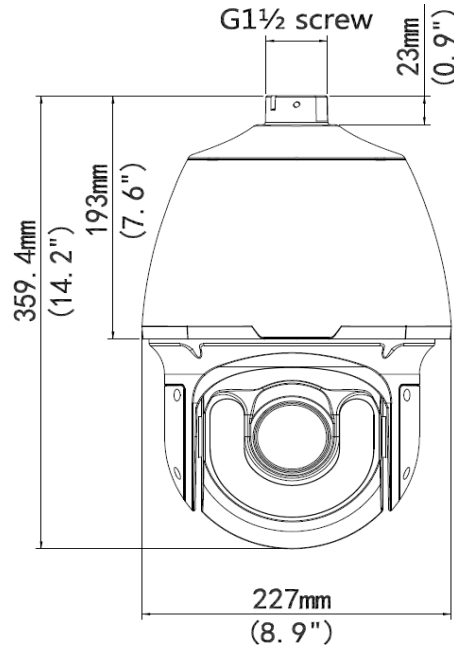

Ingress Protection	IP66
Reset Button	Supported

Dimensions

Accessories

Installation mode	Accessories	Description
Pendant mount	TR-CE45-IN bracket	/
	Pendant components: TR-UF45-A-IN ceiling plate TR-SE45-IN pendant rod (200mm) TR-SE45-A-IN pendant rod (500mm)	Ceiling plate is optional with different pendant rod for various applications
Standing pole mount	Customized bracket	The interface is designed with internal G1 1/2 screws. The screw depth must be more than 23 mm.
Wall mount	TR-WE45-IN bracket	/
Corner mount	TR-WE45-IN bracket + TR-UC08-A/B-IN bracket	/
Pole mount	TR-WE45-IN bracket + TR-UP08-A/B-IN bracket	/

Zhejiang Uniview Technologies Co., Ltd.

Building No.10, Wanlun Science Park, Jiangling Road 88, Binjiang District, Hangzhou, Zhejiang, China (310051)

Email: overseasbusiness@uniview.com; globalsupport@uniview.com

<http://www.uniview.com>

©2016 -2017Zhejiang Uniview Technologies Co., Ltd. All rights reserved.

*Product specifications and availability are subject to change without notice.