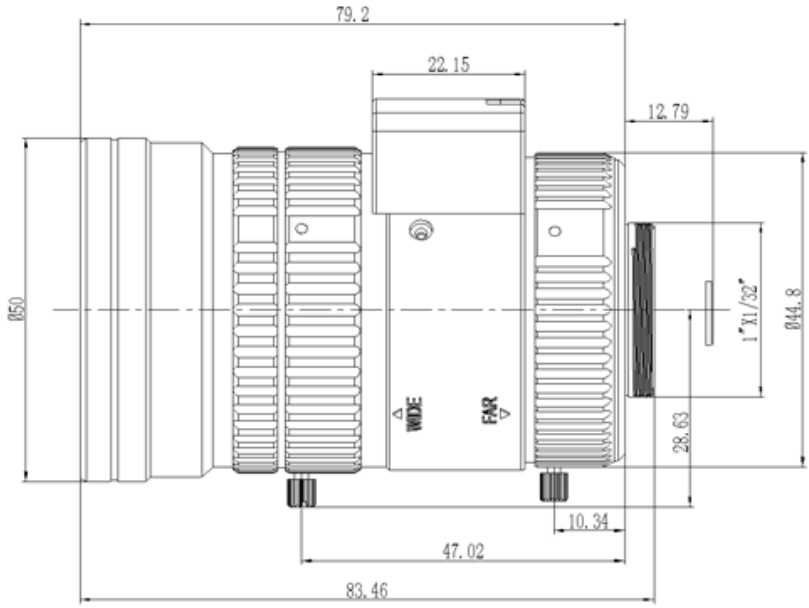

Dimensions

Zhejiang Uniview Technologies Co.,Ltd.

South Tower, Building 10, Wanlun Science Park, 88 Jiangling Road, Hangzhou, P.R.China 310051

Email: overseasbusiness@uniview.com;globalsupport@uniview.com

http://www.uniview.com

©2018 Zhejiang Uniview Technologies Co.,Ltd. All rights reserved.

*Product specifications and availability are subject to change without notice.