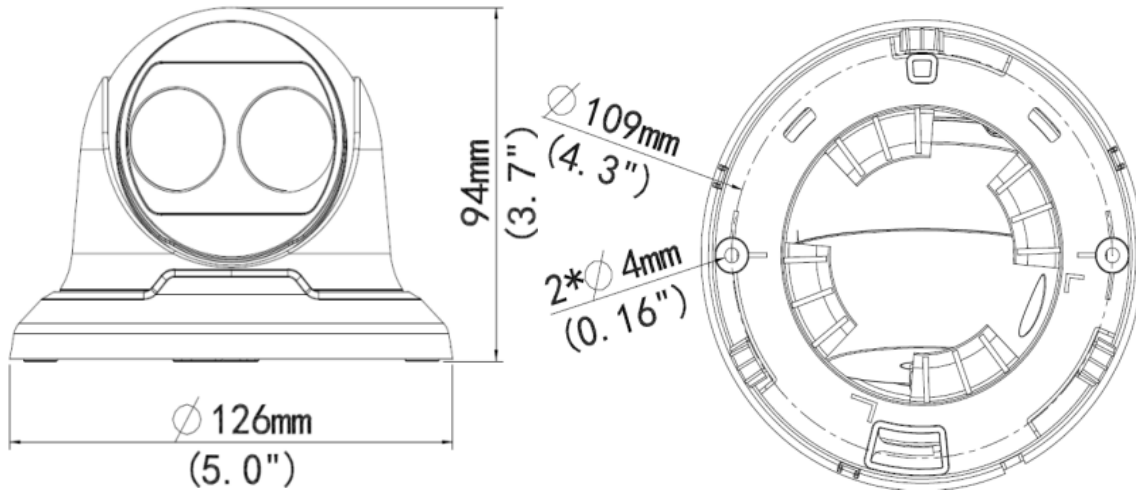

### Structure

- Wide temperature range: -20°C to 50°C (-4°F to 122°F)
- Wide voltage range of  $\pm 25\%$

## Specifications

	IPC3614LR3-PF28	IPC3614LR3-PF40			
<b>Camera</b>					
Sensor	1/3", progressive scan, 4megapixel, CMOS				
Lens	2.8mm@F1.8		4mm@F1.8		
DORI Distance	Lens	Detect(m)	Observe(m)	Recognize(m)	Identify(m)
	2.8mm	63	25,2	12.6	6.3
	4mm	90	36	18	9
Angle of view(H)	104.4°		78.9°		
Angle of View (V)	54.4°		39.6°		
Angle of View (O)	135.7°		97.1°		
Adjustment angle	Pan: 0°~360°		Tilt: 0°~75°		
Shutter	Auto/Manual, 1/6~1/100000 s				
Minimum Illumination	Colour: 0.02 Lux (F1.8, AGC ON) 0 Lux with IR				
Day/Night	IR-cut filter with auto switch (ICR)				
Digital noise reduction	2D/3D DNR				
S/N	>52 dB				
IR Range	Up to 30m (98 ft) IR range				
Defog	Digital Defog				
WDR	DWDR				
AWB(Auto white balance)	Auto/manual				
Gain Control	Auto/manual				
<b>Video</b>					
Video Compression	Ultra 265,H.265, H.264, MJPEG				
H.264 code profile	Baseline profile, Main Profile, High Profile				
Frame Rate	Main Stream:4MP (2592×1520): Max. 20 fps, 4MP (2560×1440): Max. 25 fps, 3MP (2048×1520): Max. 30 fps,2MP(1920×1080): Max. 30 fps; Sub Stream:2MP (1920×1080): Max. 30 fps; Third Stream:D1(720×576) : Max. 30fps				
HLC	Supported				
BLC	Supported				
9:16 Corridor Mode	Supported				
OSD	Up to 8 OSDs				
Privacy Mask	Up to 8 areas				
ROI	Up to 8 areas				
Motion Detection	Up to 4 areas				
<b>Network</b>					
Protocols	IPv4, IGMP, ICMP, ARP, TCP, UDP, DHCP, PPPoE, RTP, RTSP, RTCP, DNS, DDNS, NTP, FTP, UPnP, HTTP, HTTPS, SMTP, 802.1x				
Compatible Integration	ONVIF(Profile S), API				

Interface	
Network	1 RJ45 10M/100M Base-TX Ethernet
General	
Power	12 V DC±25%, PoE (IEEE802.3 af)
	Power consumption: Max 5.0W
Dimensions (Ø x H)	Ø118 x 96 mm (Ø4.6" x 3.8")
Weight	0.2 kg (0.44lb)
Operating Conditions	-20C ~ +50°C (-4°F ~ 122°F), Humidity :10%~95% RH(non-condensing)

## Dimensions