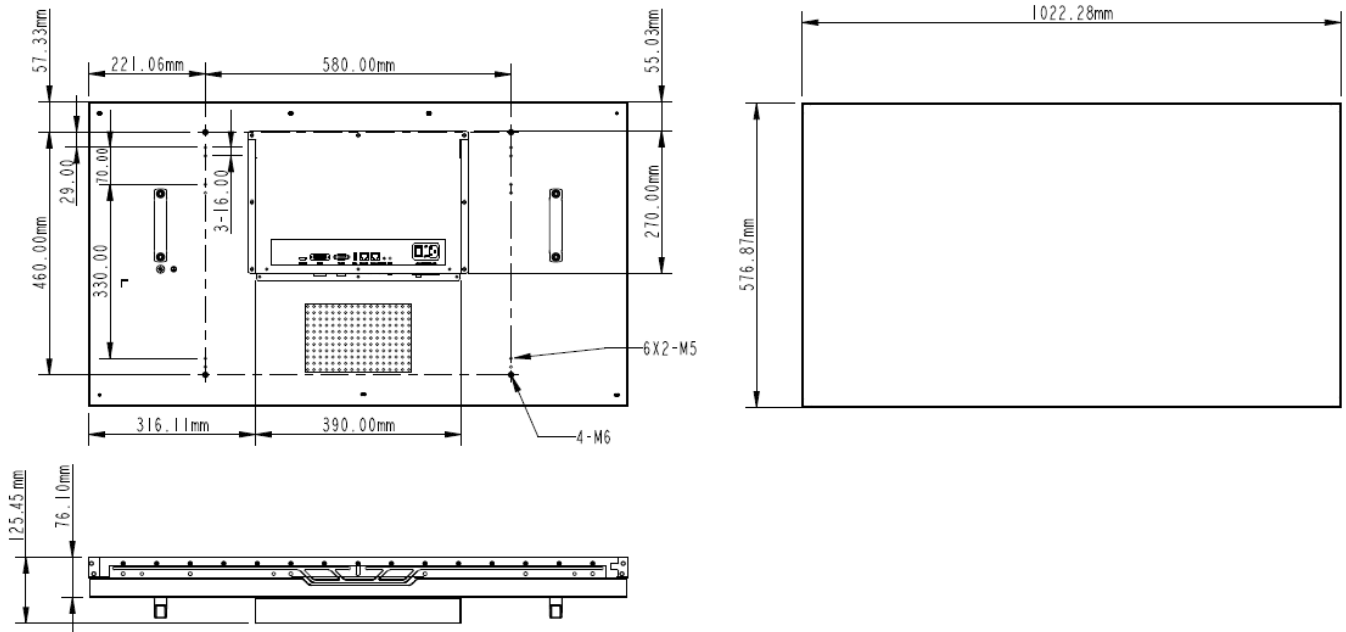

## Specifications

Model	MW-A46-B1
Display	
Diagonal Size (inch)	46"
Backlight	LED (Direct type)
Physical Seam	3.5 mm
Resolution	1920×1080
Color	16.7M
Brightness	500 cd/m <sup>2</sup>
Contrast	1200:1
Response Time	8 ms
Viewing Angle	Horizontal 178°, Vertical 178°
Interface	
Input Interface	1×VGA, 1×DVI, 1×HDMI
USB	1×USB
Control Interface	1×RS-232 IN, 1×RS-232 OUT, 1×IR
General	
Dimensions (W×H×D)	1022.28mm×576.87mm×125.45mm
Power Supply	100 to 240 VAC
Consumption	141.6 W
Weight	22.5 Kg
Operation Temperature	0°C ~ 40 °C
Operating Humidity	20%~90% (No Condensation)

## Dimensions