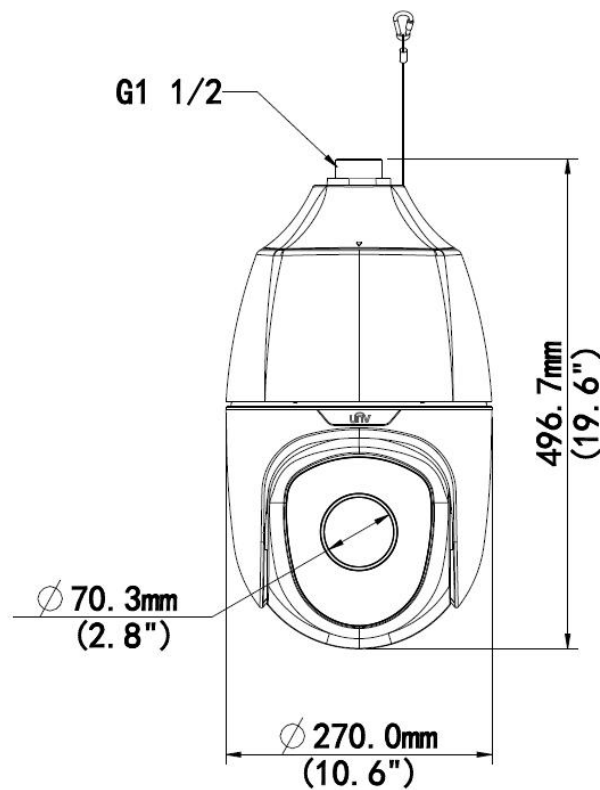

Video Output	1 BNC, impedance 75 Ω; amplitude 1 V [p-p]
<b>General</b>	
Power	24 V AC±25% (Default), 24 V DC±25%
	Power consumption: 16 W ~ 56 W
Dimensions (∅ x H)	∅270mm×496.7mm(∅10.6" x 19.6")
Weight	9.69kg(21.4lb)
Working Environment	-40°C ~ +70°C (-40°F ~ 158°F), Humidity:10%~95% RH(non-condensing)
Ingress Protection	IP66

## Dimensions