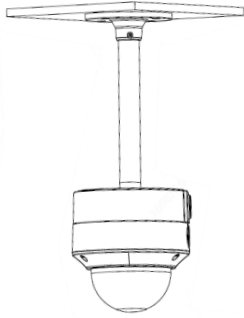

Dimensions

Accessories

TR-JB03-H-IN

TR-JB07/WM03-F-IN

TR-WM03-B-IN

TR-A01-IN

TR-UP06-IN

TR-SE24-IN

TR-SE24-A-IN

TR-CM24-IN

Junction box	Pole mount
TR-JB03-H-IN+TR-A01-IN	TR-JB07/WM03-F-IN (TR-WM03-B-IN)+ TR-UP06-IN

TR-JB04-D-IN+TR-A01-IN+ TR-SE24-IN(TR-SE24-A-IN)+ TR-CM24-IN

Zhejiang Uniview Technologies Co., Ltd.