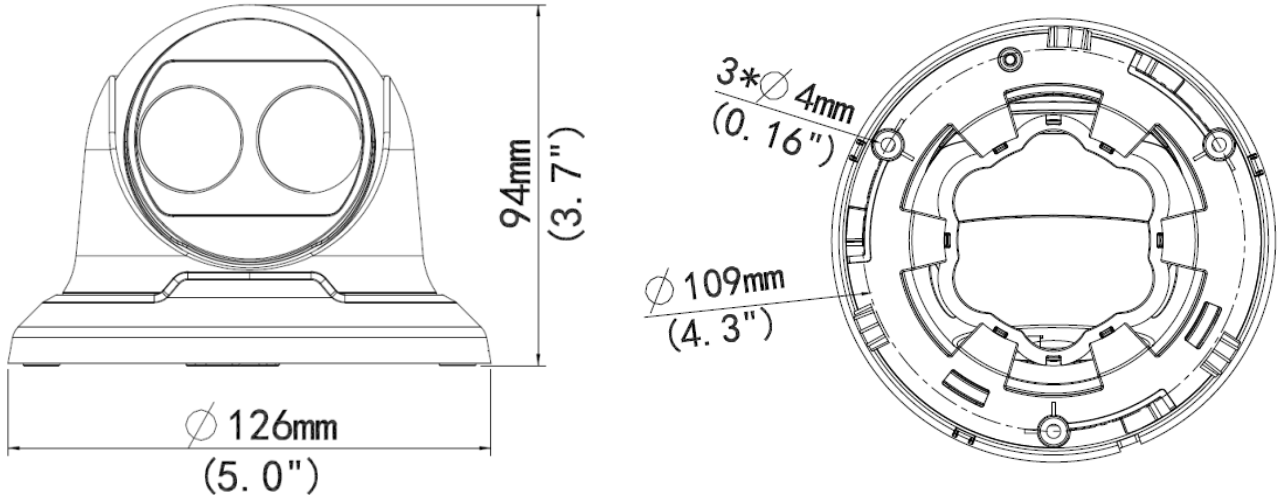

Dimensions

Accessories

TR-JB03-H-IN

TR-JB07/WM03-F-IN

TR-WM03-B-IN

TR-A01-IN

TR-UP06-IN

TR-SE24-IN

TR-SE24-A-IN

TR-CM24-IN

Junction box	Pole mount
TR-JB03-H-IN+TR-A01-IN	TR-JB07/WM03-F-IN (TR-WM03-B-IN)+ TR-UP06-IN

TR-JB04-D-IN+TR-A01-IN+ TR-SE24-IN(TR-SE24-A-IN)+ TR-CM24-IN

Zhejiang Uniview Technologies Co., Ltd.