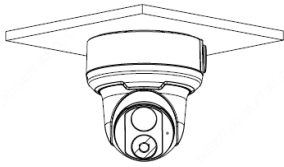

Dimensions

Accessories

TR-JB03-H-IN

TR-JB07/WM03-F-IN

TR-WM03-B-IN

TR-A01-IN

TR-UP06-IN

TR-SE24-IN

TR-SE24-A-IN

TR-CM24-IN

Junction box	Pole mount
TR-JB03-H-IN+TR-A01-IN	TR-JB07/WM03-F-IN (TR-WM03-B-IN)+ TR-UP06-IN

TR-JB04-D-IN+TR-A01-IN+ TR-SE24-IN(TR-SE24-A-IN)+ TR-CM24-IN

Zhejiang Uniview Technologies Co., Ltd.