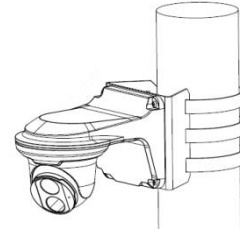

Dimensions

Accessories

TR-JB03-H-IN

TR-JB07/WM03-F-IN

TR-WM03-B-IN

TR-A01-IN

TR-UP06-IN

TR-SE24-IN

TR-SE24-A-IN

TR-CM24-IN

Junction box	Pole mount
TR-JB03-H-IN+TR-A01-IN	TR-JB07/WM03-F-IN (TR-WM03-B-IN)+ TR-UP06-IN

TR-JB04-D-IN+TR-A01-IN+ TR-SE24-IN(TR-SE24-A-IN)+ TR-CM24-IN

Zhejiang Uniview Technologies Co., Ltd.