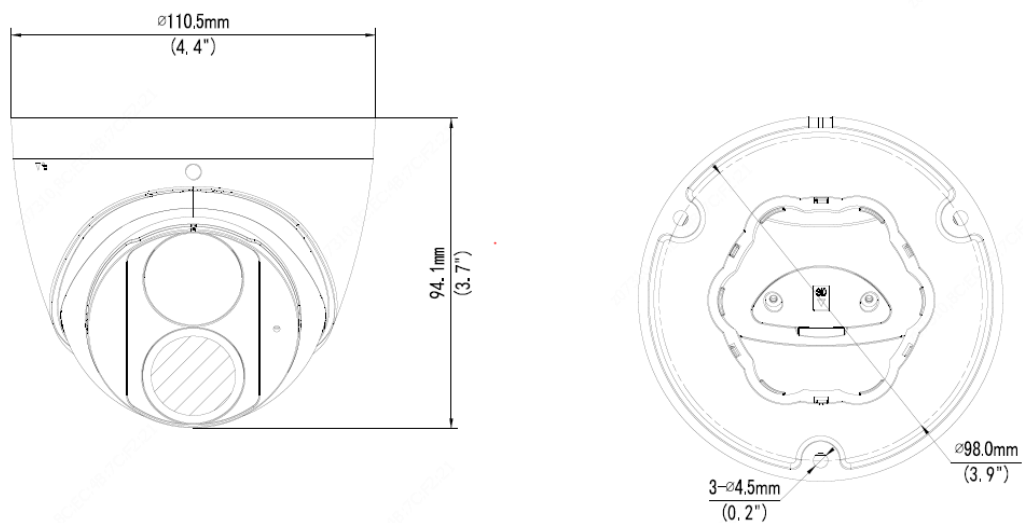

Dimensions

Accessories

TR-UM06-E-IN

TR-UP06-IN

TR-SE24-IN