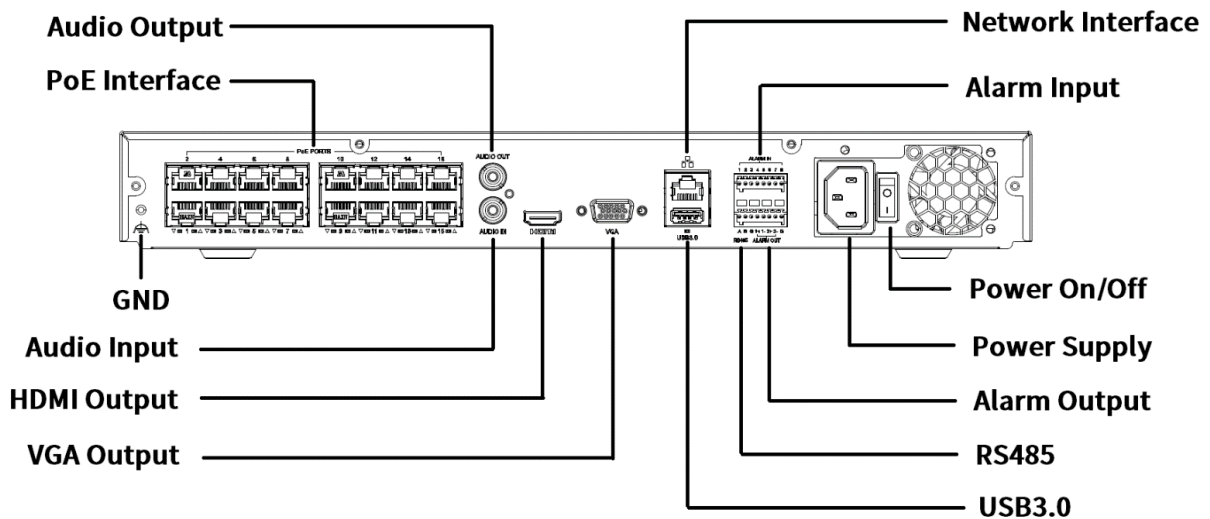

Rear Panel

Take NVR302-16E2-P16 for example.