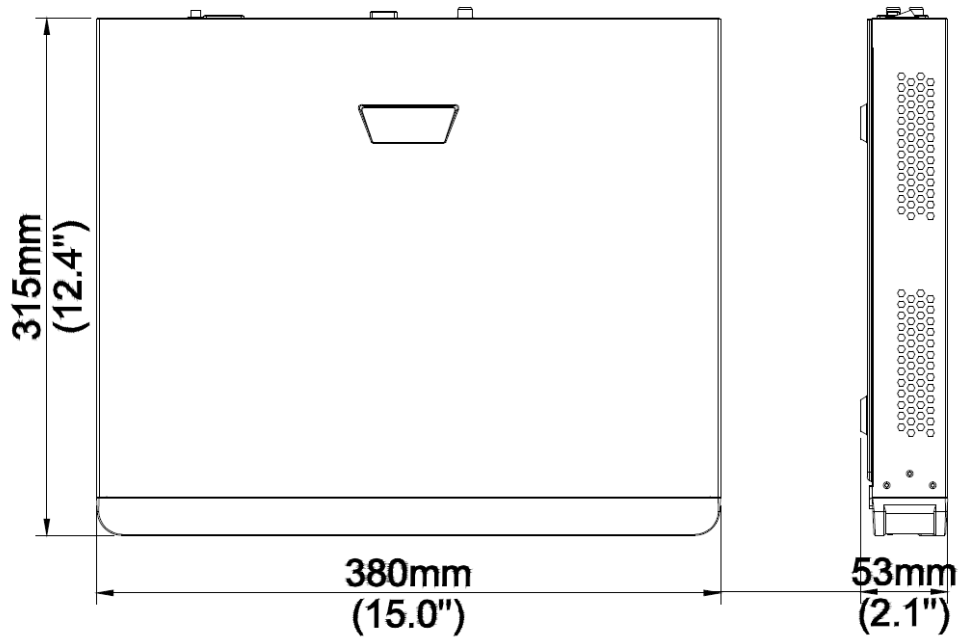

Dimensions