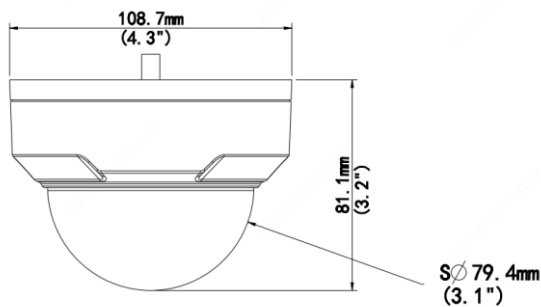

Safety	CE LVD (EN 62368-1:2014+A11:2017) CB (IEC 62368-1:2014) UL (UL 62368-1, 2nd Ed., Issue Date: 2014-12-01)
Environment	CE-RoHS (2011/65/EU;(EU)2015/863); WEEE (2012/19/EU); Reach (Regulation (EC) No 1907/2006)
Protection	IP67 (IEC 60529:1989+AMD1:1999+AMD2:2013) IK10 (IEC 62262:2002)
General	
Power	DC 12V±25%, PoE (IEEE 802.3af)
	Power consumption: Max 4.5W
Power Interface	∅ 5.5mm coaxial power plug
Dimensions (∅ x H)	∅108.7 x 81.1mm (∅4.3" x 3.2")
Weight	0.425kg (0.93lb)
Material	Metal
Working Environment	-30°C ~ 60°C (-22°F ~ 140°F), Humidity: ≤95% RH (non-condensing)
Storage Environment	-30°C ~ 60°C (-22°F ~ 140°F), Humidity: ≤95% RH (non-condensing)
Surge Protection	4KV
Reset Button	N/A

Dimensions

Accessories

TR-JB03-G-IN

Junction Box

TR-UP06-IN

Pole Mount

TR-JB07/WM03-G-IN

Wall Mount

TR-A01-IN

Waterproof Joint

TR-WM03-D-IN

Wall Mount

TR-SE24-IN

Pendant Mount

TR-UM06-E-IN

cline Ceiling Mount

TR-SE24-A-IN

Pendant Mount