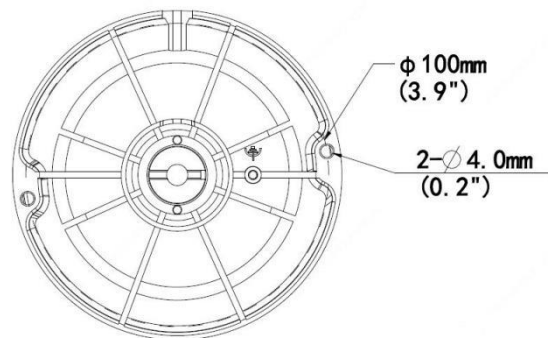

Safety	CE LVD (EN 62368-1:2014+A11:2017) CB (IEC 62368-1:2014) UL (UL 62368-1, 2nd Ed., Issue Date: 2014-12-01)
Environment	CE-RoHS (2011/65/EU;(EU)2015/863); WEEE (2012/19/EU); Reach (Regulation (EC) No 1907/2006)
Protection	IP67 (IEC 60529:1989+AMD1:1999+AMD2:2013) IK10 (IEC 62262:2002)
General	
Power	DC 12V±25%, PoE (IEEE 802.3af)
	Power consumption: Max 4.5W
Power Interface	∅ 5.5mm coaxial power plug
Dimensions (∅ x H)	∅108.7 x 81.1mm (∅4.3" x 3.2")
Weight	0.425kg (0.93lb)
Material	Metal
Working Environment	-30°C ~ 60°C (-22°F ~ 140°F), Humidity: ≤95% RH (non-condensing)
Storage Environment	-30°C ~ 60°C (-22°F ~ 140°F), Humidity: ≤95% RH (non-condensing)
Surge Protection	4KV
Reset Button	N/A

Dimensions

Accessories

TR-JB03-G-IN

Junction Box

TR-UP06-IN

Pole Mount

TR-JB07/WM03-G-IN

Wall Mount

TR-A01-IN

Waterproof Joint

TR-WM03-D-IN

Wall Mount

TR-SE24-IN

Pendant Mount

TR-UM06-E-IN

cline Ceiling Mount

TR-SE24-A-IN

Pendant Mount