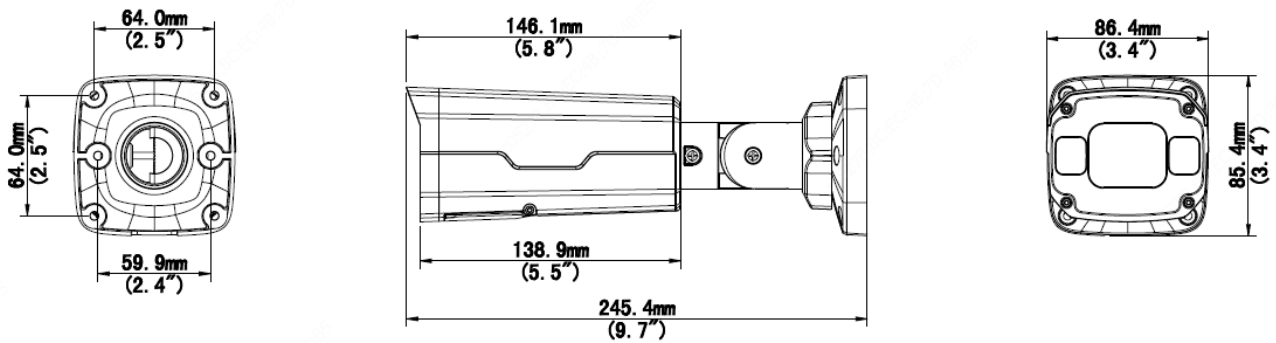

## Key Features

- High quality image with 2MP, 1/2.8"CMOS sensor
- 2MP (1920\*1080)@30/25fps; 720P (1280\*720)@30/25fps
- Ultra 265, H.265, H.264, MJPEG
- Smart intrusion prevention, include cross line, intrusion, enter area, leave area detection
- Based on target classification, smart intrusion prevention significantly reduce false alarm caused by leaves, birds and lights etc., accurately focus on human and, motor vehicle and non-motor vehicle
- Intelligent People Flow Counting and Crowd Density Monitoring
- LightHunter technology ensures ultra-high image quality in low illumination environment
- 120dB true WDR technology enables clear image in strong light scene
- Support 9:16 Corridor Mode
- Alarm:1 in/1 out, Audio: 1 in/1 out
- Smart IR, up to 50m (164ft) IR distance
- Supports 256 G Micro SD card
- IK10 vandal resistant
- IP67 protection

	CB (IEC 62368-1:2014) UL (UL 62368-1, 2nd Ed., Issue Date: 2014-12-01)
Environment	CE-RoHS (2011/65/EU;(EU)2015/863); WEEE (2012/19/EU); Reach (Regulation (EC) No 1907/2006)
Protection	IP67 (IEC 60529:1989+AMD1:1999+AMD2:2013) IK10 (IEC 62262:2002)
<b>General</b>	
Power	DC 12V±25%, PoE (IEEE 802.3af)
	Power consumption: Max 8.5W
Power Interface	Ø 5.5mm coaxial power plug
Dimensions (L × W × H)	245.4 × 85.4 × 86.4mm (9.7" × 3.4" × 3.4")
Weight	0.92kg (2.03lb)
Material	Metal
Working Environment	-30°C ~ 60°C (-22°F ~ 140°F), Humidity: ≤95% RH (non-condensing)
Storage Environment	-30°C ~ 60°C (-22°F ~ 140°F), Humidity: ≤95% RH (non-condensing)
Surge Protection	6KV
Reset Button	N/A

## Dimensions