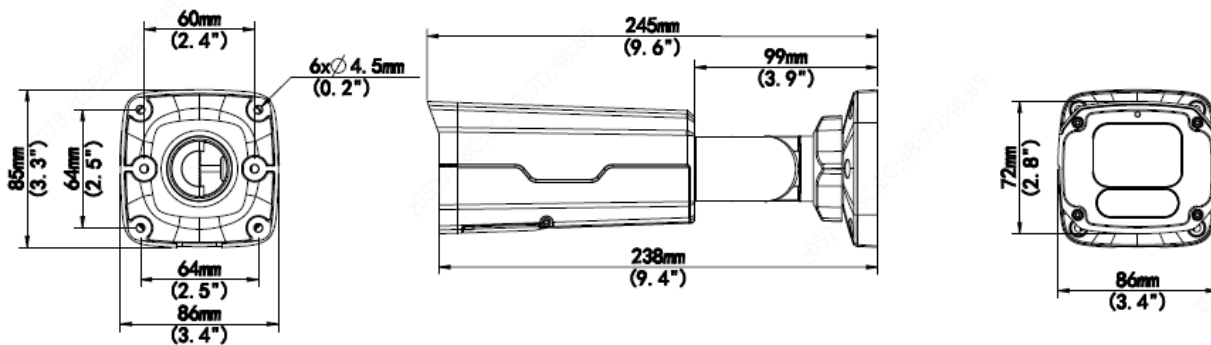

UL (UL 62368-1, 2nd Ed., Issue Date: 2014-12-01)
Environment	CE-RoHS (2011/65/EU;(EU)2015/863); WEEE (2012/19/EU); Reach (Regulation (EC) No 1907/2006)
Protection	IP67 (IEC 60529:1989+AMD1:1999+AMD2:2013) IK10 (IEC 62262:2002)
General	
Power	DC 12V±25%, PoE (IEEE 802.3af)
	Power consumption: Max 11W
Power Interface	Ø 5.5mm coaxial power plug
Dimensions (L × W × H)	245× 86 × 85mm (9.6" × 3.4" × 3.3")
Weight	0.86kg (1.89lb)
Material	Metal
Working Environment	-30°C ~ 60°C (-22°F ~ 140°F), Humidity: ≤95% RH (non-condensing)
Storage Environment	-30°C ~ 60°C (-22°F ~ 140°F), Humidity: ≤95% RH (non-condensing)
surge protection	4KV
Reset Button	Supported

Dimensions

Accessories

TR-JB07-D-IN

Junction Box

TR-JB06-A-IN

Junction Box

TR-UP06-B-IN

Pole Mount

TR-UP06-C-IN

Pole Mount

TR-A01-IN

Waterproof Joint