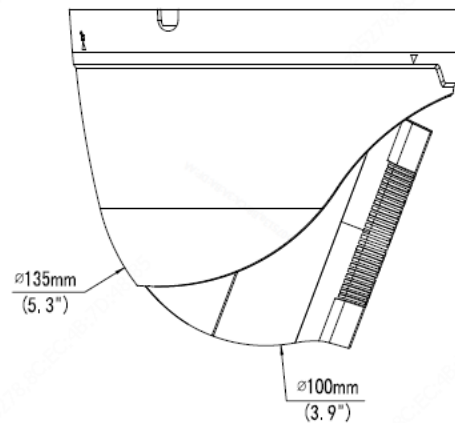

	CB (IEC 62368-1:2014) UL (UL 62368-1, 2nd Ed., Issue Date: 2014-12-01)
Environment	CE-RoHS (2011/65/EU;(EU)2015/863); WEEE (2012/19/EU); Reach (Regulation (EC) No 1907/2006)
Protection	IP67 (IEC 60529:1989+AMD1:1999+AMD2:2013) IK10 (IEC 62262:2002)
<b>General</b>	
Power	DC 12V±25%, PoE (IEEE 802.3af)
	Power consumption: Max 10.0W
Power Interface	Ø 5.5mm coaxial power plug
Dimensions (Ø x H)	Φ129 x 110mm (Φ5.1" x 4.3")
Weight	0.66kg (1.45lb)
Material	Metal
Operating Conditions	-30°C ~ 60°C (-22°F ~ 140°F), Humidity: ≤95% RH (non-condensing)
Storage Environment	-30°C ~ 60°C (-22°F ~ 140°F), Humidity: ≤95% RH (non-condensing)
Surge Protection	6KV
Reset Button	Supported

## Dimensions