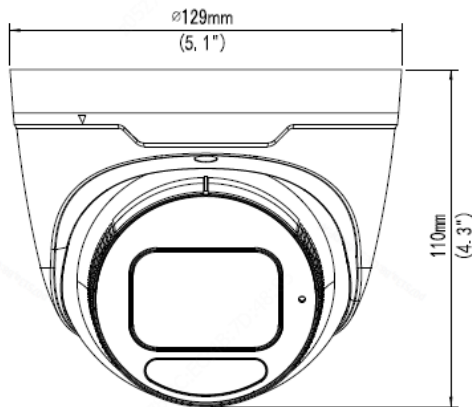

	CB (IEC 62368-1:2014) UL (UL 62368-1, 2nd Ed., Issue Date: 2014-12-01)
Environment	CE-RoHS (2011/65/EU;(EU)2015/863); WEEE (2012/19/EU); Reach (Regulation (EC) No 1907/2006)
Protection	IP67 (IEC 60529:1989+AMD1:1999+AMD2:2013) IK10 (IEC 62262:2002)
<b>General</b>	
Power	DC 12V±25%, PoE (IEEE 802.3af)
	Power consumption: Max 10.0W
Power Interface	Ø 5.5mm coaxial power plug
Dimensions (Ø x H)	Φ129 x 110mm (Φ5.1" x 4.3")
Weight	0.66kg (1.45lb)
Material	Metal
Operating Conditions	-30°C ~ 60°C (-22°F ~ 140°F), Humidity: ≤95% RH (non-condensing)
Storage Environment	-30°C ~ 60°C (-22°F ~ 140°F), Humidity: ≤95% RH (non-condensing)
Surge Protection	6KV
Reset Button	Supported

## Dimensions