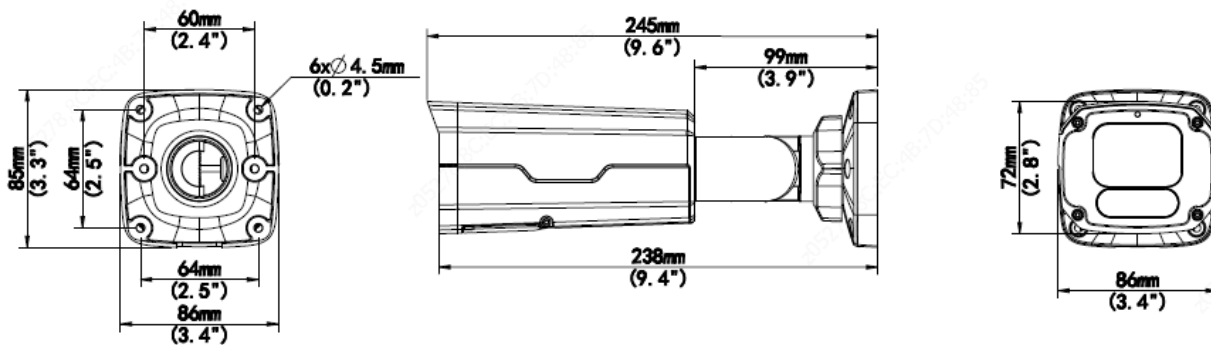

	UL (UL 62368-1, 2nd Ed., Issue Date: 2014-12-01)
Environment	CE-RoHS (2011/65/EU;(EU)2015/863); WEEE (2012/19/EU); Reach (Regulation (EC) No 1907/2006)
Protection	IP67 (IEC 60529:1989+AMD1:1999+AMD2:2013) IK10 (IEC 62262:2002)
<b>General</b>	
Power	DC 12V±25%, PoE (IEEE 802.3af)
	Power consumption: Max 11W
Power Interface	Ø 5.5mm coaxial power plug
Dimensions (L × W × H)	245× 86 × 85mm (9.6" × 3.4" × 3.3")
Weight	0.86kg (1.89lb)
Material	Metal
Working Environment	-30°C ~ 60°C (-22°F ~ 140°F), Humidity: ≤95% RH (non-condensing)
Storage Environment	-30°C ~ 60°C (-22°F ~ 140°F), Humidity: ≤95% RH (non-condensing)
surge protection	4KV
Reset Button	Support

## Dimensions