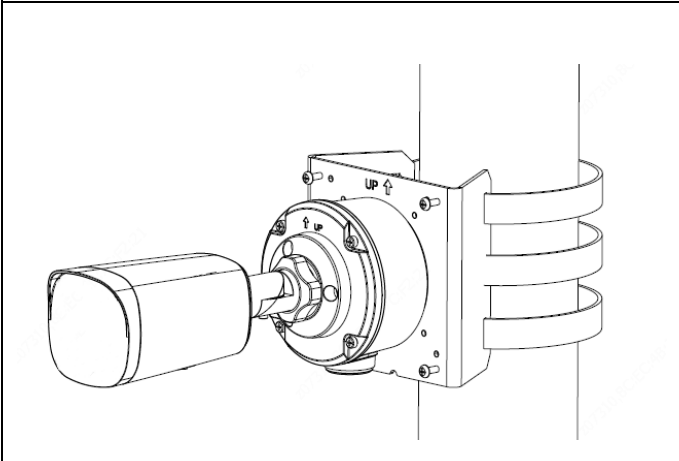

**General**

Power	DC 12V±25%, PoE (IEEE 802.3af)
	Power consumption: Max 5.5W
Power Interface	∅ 5.5mm coaxial power plug
Dimensions (L × W × H)	198× 71 × 71mm (7.8" × 2.8" × 2.8")
Weight	0.42kg (0.93lb)
Material	Metal
Working Environment	-30°C ~ 60°C (-22°F ~ 140°F), Humidity: ≤95% RH (non-condensing)
Storage Environment	-30°C ~ 60°C (-22°F ~ 140°F), Humidity: ≤95% RH (non-condensing)
Surge Protection	4KV
Reset Button	Support

## Dimensions

## Accessories

**TR-JB05-B-IN**
**Junction Box**

**TR-UP06-C-IN**
**Pole Mount**

**TR-A01-IN**
**Waterproof Joint**

Pole Mount

TR-JB05-B-IN+ TR-UP06-C-IN

**Zhejiang Uniview Technologies Co., Ltd.**

Building No.10, Wanlun Science Park, Jiangling Road 88, Binjiang District, Hangzhou, Zhejiang, China (310051)