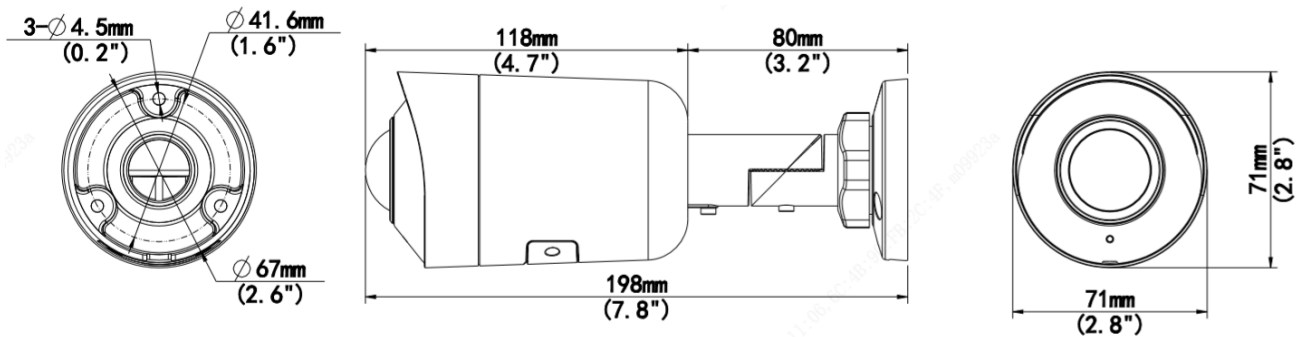

**General**

Power	DC 12V±25%, PoE (IEEE 802.3af)
	Power consumption: Max 5.5W
Power Interface	∅ 5.5mm coaxial power plug
Dimensions (L × W × H)	198× 71 × 71mm (7.8" × 2.8" × 2.8")
Weight	0.42kg (0.93lb)
Material	Metal
Working Environment	-30°C ~ 60°C (-22°F ~ 140°F), Humidity: ≤95% RH (non-condensing)
Storage Environment	-30°C ~ 60°C (-22°F ~ 140°F), Humidity: ≤95% RH (non-condensing)
Surge Protection	4KV
Reset Button	Support

## Dimensions